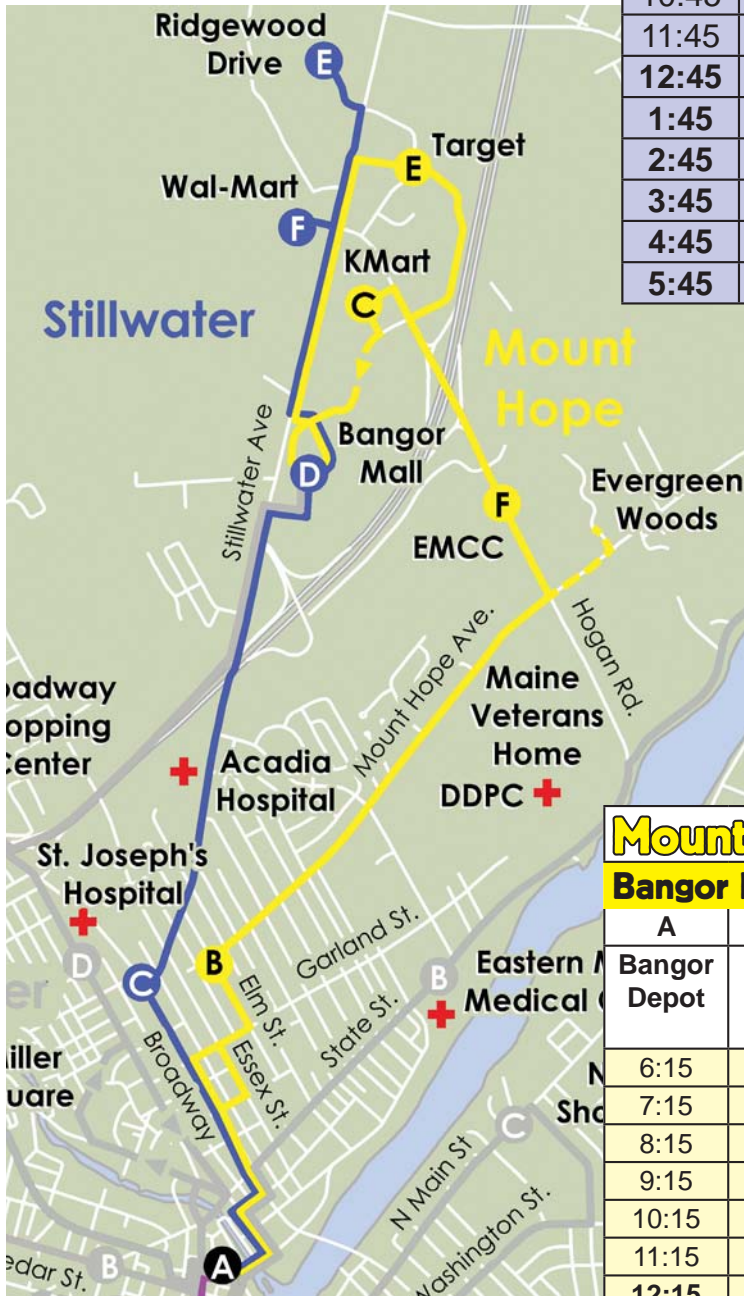

Stillwater

Bangor Mall/Ridgewood Drive/Wal-Mart

A	C	D	E	F	D	C	A
Bangor Depot	Broadway	Bangor Mall	Ridgewood Drive	Wal-Mart	Bangor Mall	Broadway	Bangor Depot
6:45	6:52	7:00	7:05	7:13	7:20	7:27	7:35
7:45	7:52	8:00	8:05	8:13	8:20	8:27	8:35
8:45	8:52	9:00	R	9:13	9:20	9:27	9:35
9:45	9:52	10:00	R	10:13	10:20	10:27	10:35
10:45	10:52	11:00	R	11:13	11:20	11:27	11:35
11:45	11:52	12:00	R	12:13	12:20	12:27	12:35
12:45	12:52	1:00	R	1:13	1:20	1:27	1:35
1:45	1:52	2:00	2:05	2:13	2:20	2:27	2:35
2:45	2:52	3:00	3:05	3:13	3:20	3:27	3:35
3:45	3:52	4:00	R	4:13	4:20	4:27	4:35
4:45	4:52	5:00	R	5:13	5:20	5:27	5:35
5:45	5:52	6:00	R	6:13	6:20	6:27	6:35

Mount Hope

Bangor Mall/K-Mart/Target

A	B	C	D	E	F	B	A
Bangor Depot	Mt Hope/ Elm	KMart	Bangor Mall	Target	EMCC	Mt Hope/ Elm	Bangor Depot
6:15	6:20	6:30	6:35	6:48	6:55	7:00	7:05
7:15	7:20	7:30	7:35	7:48	7:55	8:00	8:05
8:15	8:20	8:30	8:35	8:48	8:55	9:00	9:05
9:15	9:20	9:30	9:35	9:48	9:55	10:00	10:05
10:15	10:20	10:30	10:35	10:48	10:55	11:00	11:05
11:15	11:20	11:30	11:35	11:48	11:55	12:00	12:05
12:15	12:20	12:30	12:35	12:48	12:55	1:00	1:05
1:15	1:20	1:30	1:35	1:48	1:55	2:00	2:05
2:15	2:20	2:30	2:35	2:48	2:55	3:00	3:05
3:15	3:20	3:30	3:35	3:48	3:55	4:00	4:05
4:15	4:20	4:30	4:35	4:48	4:55	5:00	5:05
5:15	5:20	5:30	5:35	5:48	5:55	6:00	6:05

when classes are in session, outbound busses serve EMCC & Evergreen Woods by request only.