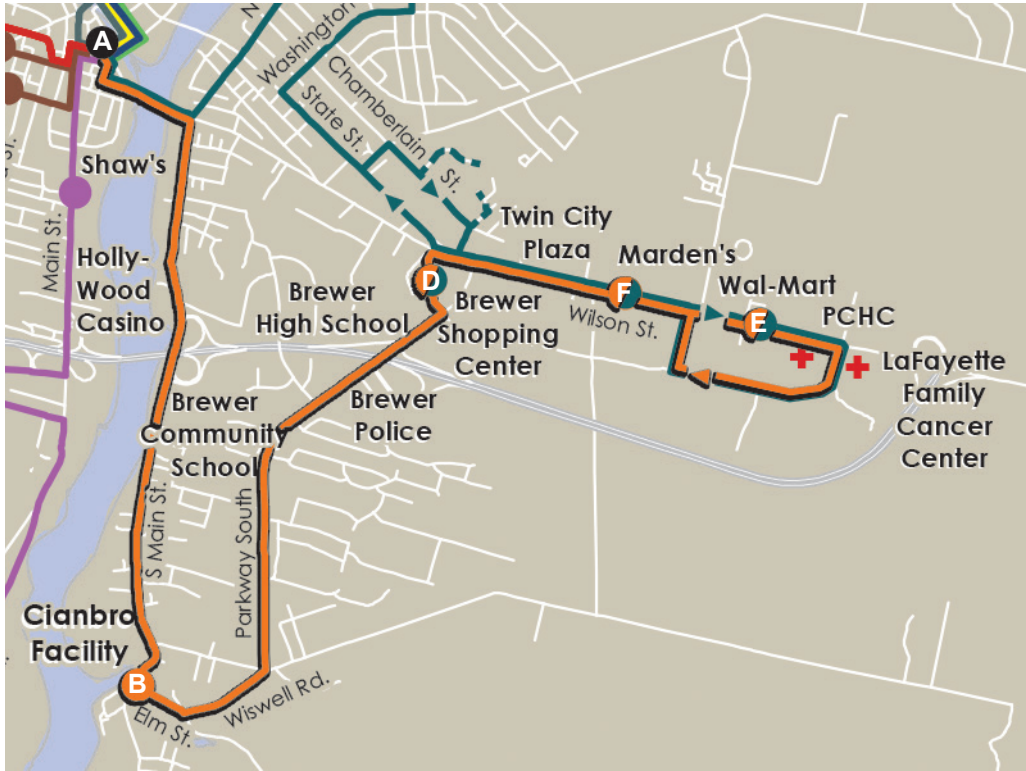

# BREWER SOUTH ROUTE

## Route 31 – Brewer South

Walmart/Mardens/PCHC				Monday - Saturday			
A	B	D	E	F	D	B	A
Transit Center	South Main & Elm	Brewer Shopping Center	Walmart	Mardens	Brewer Shopping Center	South Main & Elm	Transit Center
6:45	6:53	7:00	7:10	7:16	7:22	7:30	7:37
7:45	7:53	8:00	8:10	8:16	8:22	8:30	8:37
8:45	8:53	9:00	9:10	9:16	9:22	9:30	9:37
9:45	9:53	10:00	10:10	10:16	10:22	10:30	10:37
10:45	10:53	11:00	11:10	11:16	11:22	11:30	11:37
11:45	11:53	12:00	12:10	12:16	12:22	12:30	12:37
12:45	12:53	1:00	1:10	1:16	1:22	1:30	1:37
1:45	1:53	2:00	2:10	2:16	2:22	2:30	2:37
2:45	2:53	3:00	3:10	3:16	3:22	3:30	3:37
3:45	3:53	4:00	4:10	4:16	4:22	4:30	4:37
4:45	4:53	5:00	5:10	5:16	5:22	5:30	5:37
5:45	5:53	6:00	6:10	6:16	6:22	6:30	6:37

R: Call to request stop.