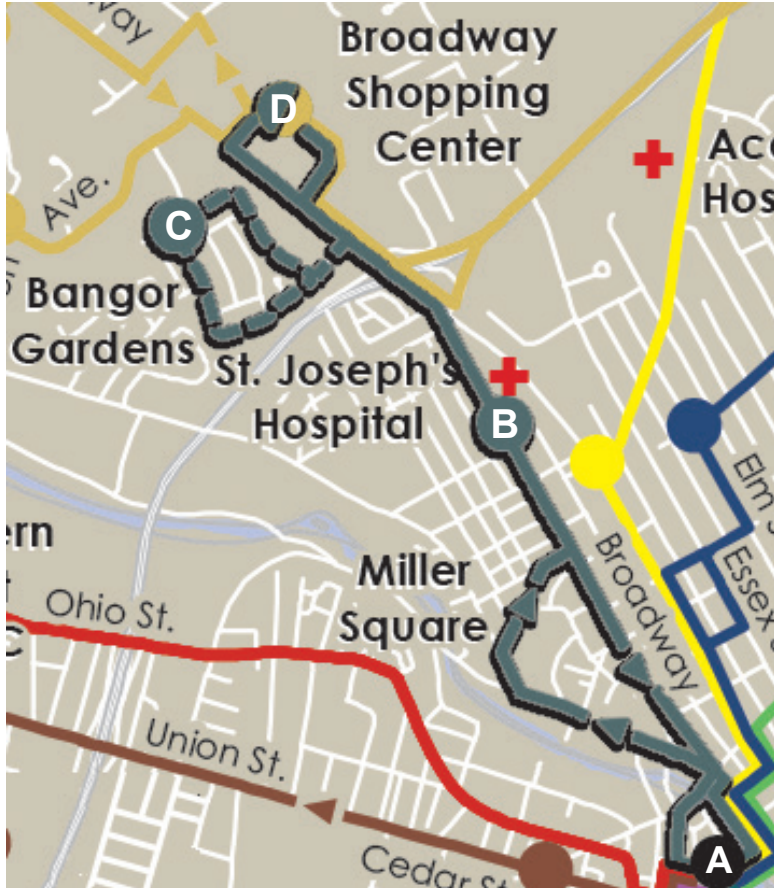

# CENTER STREET ROUTE

## Route 2 - Center Street

St. Joseph Hospital/Hannafords Monday - Saturday

A	B	C	D	B	A
Transit Center	Saint Joseph Hospital	Bangor Gardens	Broadway Shopping Center*	Saint Joseph Hospital	Transit Center
6:15	6:22	-	6:28	6:31	6:38
6:45	6:52	6:55	6:58	7:01	7:08
7:15	7:22	-	7:28	7:31	7:38
7:45	7:52	-	7:58	8:01	8:08
8:15	8:22	-	8:28	8:31	8:38
8:45	8:52	8:55	8:58	9:01	9:08
9:15	9:22	-	9:28	9:31	9:38
9:45	9:52	-	9:58	10:01	10:08
10:15	10:22	-	10:28	10:31	10:38
10:45	10:52	10:55	10:58	11:01	11:08
11:15	11:22	-	11:28	11:31	11:38
11:45	11:52	-	11:58	<b>12:01</b>	<b>12:08</b>
<b>12:15</b>	<b>12:22</b>	-	<b>12:28</b>	<b>12:31</b>	<b>12:38</b>
<b>12:45</b>	<b>12:52</b>	<b>12:55</b>	<b>12:58</b>	<b>1:01</b>	<b>1:08</b>
1:15	1:22	-	1:28	1:31	1:38
1:45	1:52	-	1:58	2:01	2:08
2:15	2:22	-	2:28	2:31	2:38
2:45	2:52	2:55	2:58	3:01	3:08
3:15	3:22	-	3:28	3:31	3:38
3:45	3:52	-	3:58	4:01	4:08
4:15	4:22	-	4:28	4:31	4:38
4:45	4:52	4:55	4:58	5:01	5:08
5:15	5:22	-	5:28	5:31	5:38
5:45	5:52	5:55	5:58	6:01	6:08

\* Meets up with Mall Hopper at this stop at 58 minutes past the hour.