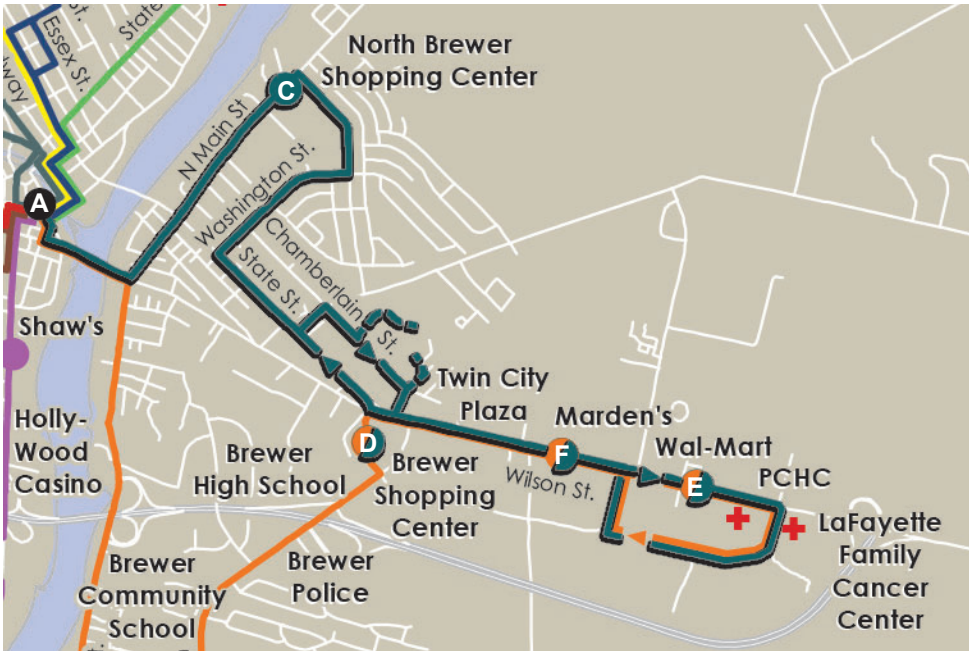

BREWER NORTH ROUTE

Brewer North						
Walmart/Mardens/PCHC				Monday - Saturday		
A	C	D	E	F	C	A
Transit Center	North Brewer Shopping Center*	Brewer Shopping Center	Wal-Mart	Mardens	North Brewer Shopping Center	Transit Center
7:15	7:20*	7:30	7:40	7:48	8:00	8:07
8:15	8:20*	8:30	8:40	8:48	9:00	9:07
9:15	9:20*	9:30	9:40	9:48	10:00	10:07
10:15	10:20*	10:30	10:40	10:48	11:00	11:07
11:15	11:20*	11:30	11:40	11:48	12:00	12:07
12:15	12:20*	12:30	12:40	12:48	1:00	1:07
1:15	1:20*	1:30	1:40	1:48	2:00	2:07
2:15	2:20*	2:30	2:40	2:48	3:00	3:07
3:15	3:20*	3:30	3:40	3:48	4:00	4:07
4:15	4:20*	4:30	4:30	4:48	5:00	5:07
5:15	5:20*	5:30	5:40	5:48	R	R

R: Call to request stop.

* Colonial Circle and/or Brewer Community Center are requests after this stop