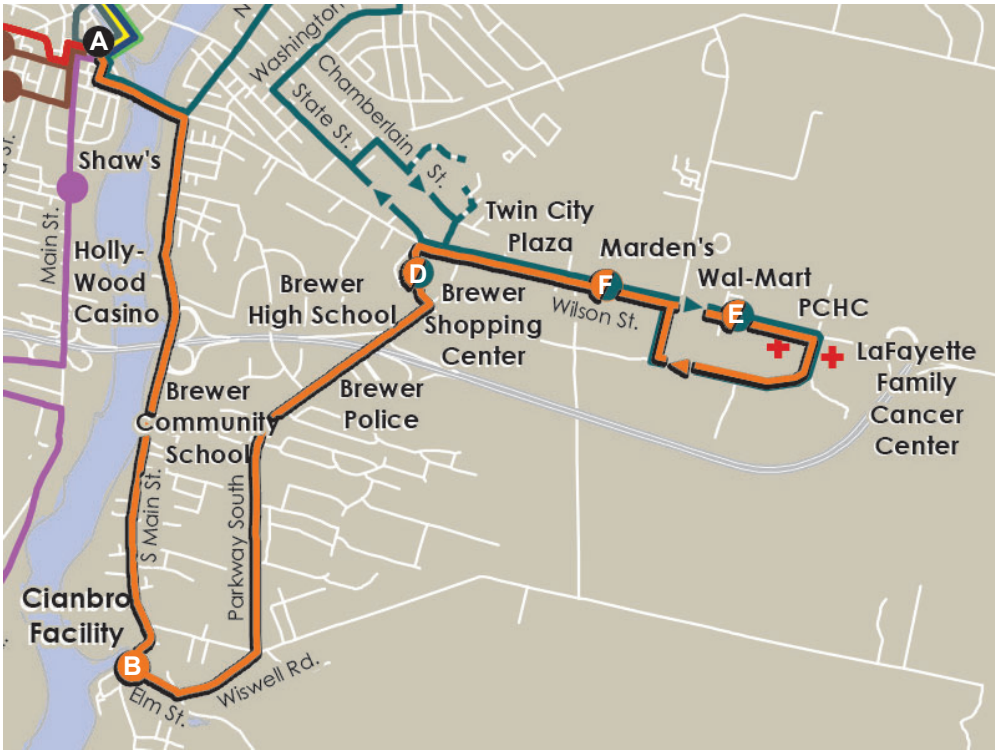

BREWER SOUTH ROUTE

Brewer South							
Walmart/Mardens/PCHC					Monday - Saturday		
A	B	D	E	F	D	B	A
Transit Center	South Main & Elm	Brewer Shopping Center	Walmart	Mardens	Brewer Shopping Center	South Main & Elm	Transit Center
6:45	6:53	7:00	7:10	7:18	7:22	7:30	7:37
7:45	7:53	8:00	8:10	8:18	8:22	8:30	8:37
8:45	8:53	9:00	9:10	9:18	9:22	9:30	9:37
9:45	9:53	10:00	10:10	10:18	10:22	10:30	10:37
10:45	10:53	11:00	11:10	11:18	11:22	11:30	11:37
11:45	11:53	12:00	12:10	12:18	12:22	12:30	12:37
12:45	12:53	1:00	1:10	1:18	1:22	1:30	1:37
1:45	1:53	2:00	2:10	2:18	2:22	2:30	2:37
2:45	2:53	3:00	3:10	3:18	3:22	3:30	3:37
3:45	3:53	4:00	4:10	4:18	4:22	4:30	4:37
4:45	4:53	5:00	5:10	5:18	5:22	5:30	5:37
5:45	5:53	6:00	6:10	6:18	6:22	R	R

R: Call to request stop.