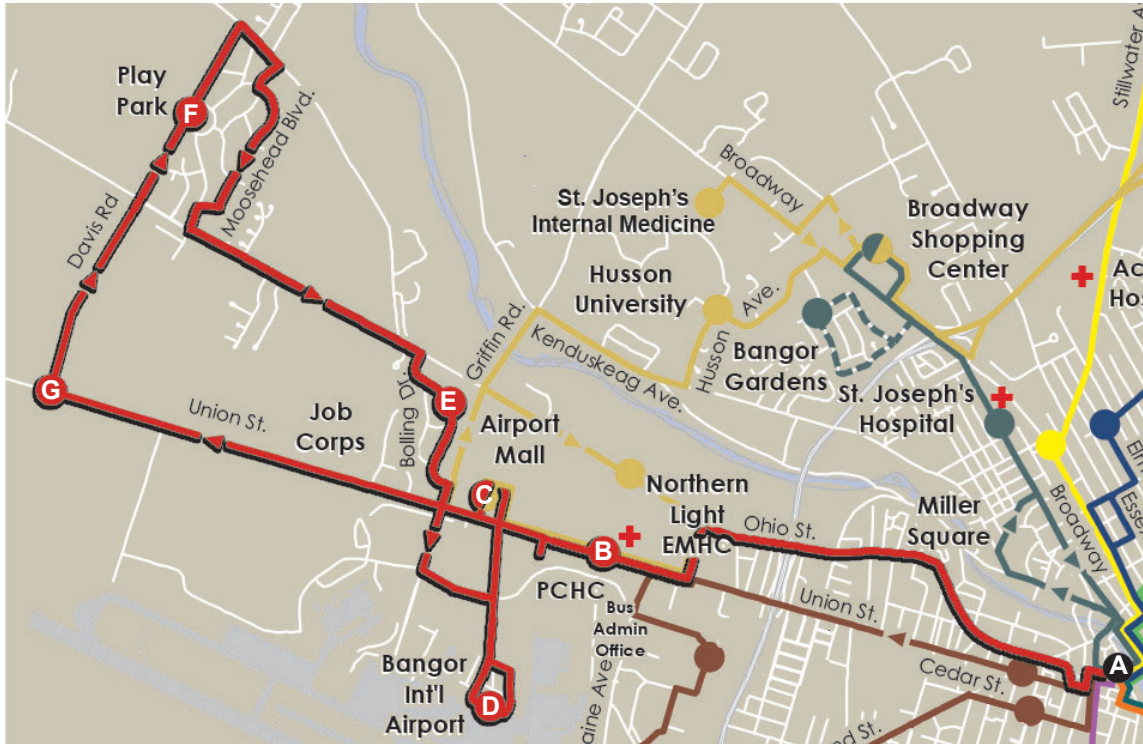

CAPEHART ROUTE

Capehart

Union St./Ohio St./EMHC/PCHC

Monday - Saturday

A	B	C	D	G	F	E	D	C	B	A
Transit Center	EMHC	Airport Mall*	Bangor International Airport	Union Street	Davis Road Capehart	Bolling Drive	Bangor International Airport	Airport Mall*	PCHC	Transit Center
					6:06	6:11	R (6:20)	6:25	6:27	6:38
6:15	6:23	6:25	R (6:28)	6:31	6:36	6:41	R (6:50)	6:55	6:57	7:08
6:45	6:53	6:55	R (6:58)	7:01	7:06	7:11	R (7:20)	7:25	7:27	7:38
7:15	7:23	7:25	R (7:28)	7:31	7:36	7:41	R (7:50)	7:55	7:57	8:08
7:45	7:53	7:55	R (7:58)	8:01	8:06	8:11	R	8:25	8:27	8:38
8:15	8:23	8:25	R	8:31	8:36	8:41	R	8:55	8:57	9:08
8:45	8:53	8:55	R	9:01	9:06	9:11	R	9:25	9:27	9:38
9:15	9:23	9:25	R	9:31	9:36	9:41	R	9:55	9:57	10:08
9:45	9:53	9:55	R	10:01	10:06	10:11	R	10:25	10:27	10:38
10:15	10:23	10:25	R	10:31	10:36	10:41	R	10:55	10:57	11:08
10:45	10:53	10:55	R	11:01	11:06	11:11	R	11:25	11:27	11:38
11:15	11:23	11:25	R	11:31	11:36	11:41	R	11:55	11:57	12:08
11:45	11:53	11:55	R	12:01	12:06	12:11	R	12:25	12:27	12:38
12:15	12:23	12:25	R	12:31	12:36	12:41	R	12:55	12:57	1:08
12:45	12:53	12:55	R	1:01	1:06	1:11	R	1:25	1:27	1:38
1:15	1:23	1:25	R	1:31	1:36	1:41	R	1:55	1:57	2:08
1:45	1:53	1:55	R	2:01	2:06	2:11	R	2:25	2:27	2:38
2:15	2:23	2:25	R	2:31	2:36	2:41	R	2:55	2:57	3:08
2:45	2:53	2:55	R	3:01	3:06	3:11	R	3:25	3:27	3:38
3:15	3:23	3:25	R	3:31	3:36	3:41	R	3:55	3:57	4:08
3:45	3:53	3:55	R	4:01	4:06	4:11	R	4:25	4:27	4:38
4:15	4:23	4:25	R	4:31	4:36	4:41	R	4:55	4:57	5:08
4:45	4:53	4:55	R	5:01	5:06	5:11	R	5:25	5:27	5:38
5:15	5:23	5:25	R	5:31	5:36	5:41	R	5:55	-	-
5:45	5:53	5:55	R	6:01	6:06	6:11	R	6:25	-	-

R: Call to Request Stop

* Meets up with Mall Hopper at this stop at 55 minutes past the hour.

UPDATED NOVEMBER 2021

www.bangormaine.gov/communityconnector