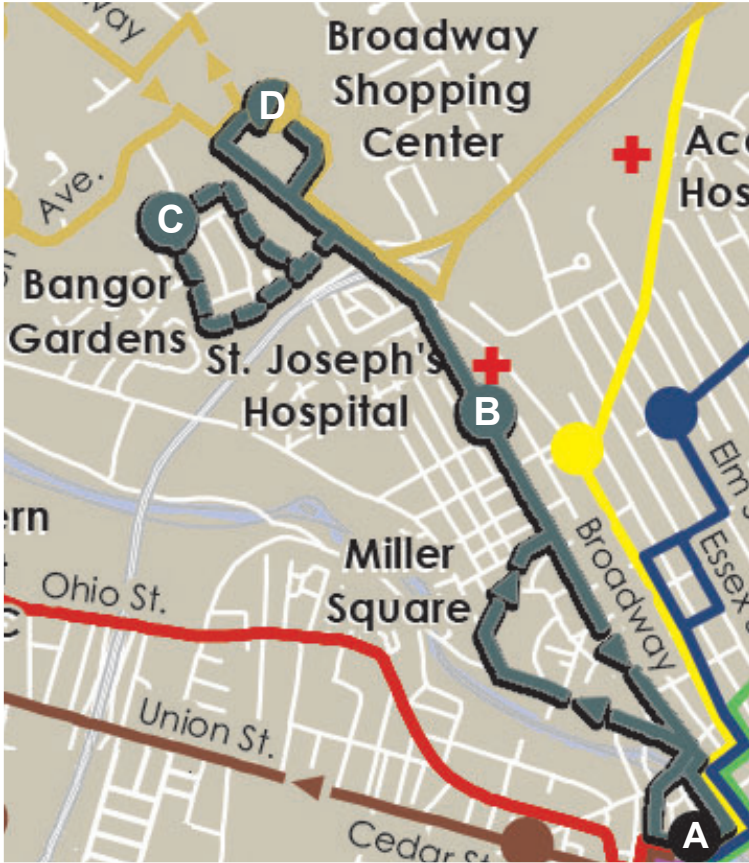

CENTER STREET ROUTE

Center Street					
St. Joseph Hospital/Hannafords Monday - Saturday					
A	B	C	D	B	A
Transit Center	Saint Joseph Hospital	Bangor Gardens	Broadway Shopping Center*	Saint Joseph Hospital	Transit Center
6:45	6:52	6:55	6:58	7:01	7:08
7:45	7:52	-	7:58	8:01	8:08
8:45	8:52	8:55	8:58	9:01	9:08
9:45	9:52	-	9:58	10:01	10:08
10:45	10:52	10:55	10:58	11:01	11:08
11:45	11:52	-	11:58	12:01	12:08
12:45	12:52	12:55	12:58	1:01	1:08
1:45	1:52	-	1:58	2:01	2:08
2:45	2:52	2:55	2:58	3:01	3:08
3:45	3:52	-	3:58	4:01	4:08
4:45	4:52	4:55	4:58	5:01	5:08
5:45	5:52	5:55	5:58	6:01	6:08

* Meets up with Mall Hopper at this stop at 58 minutes past the hour.