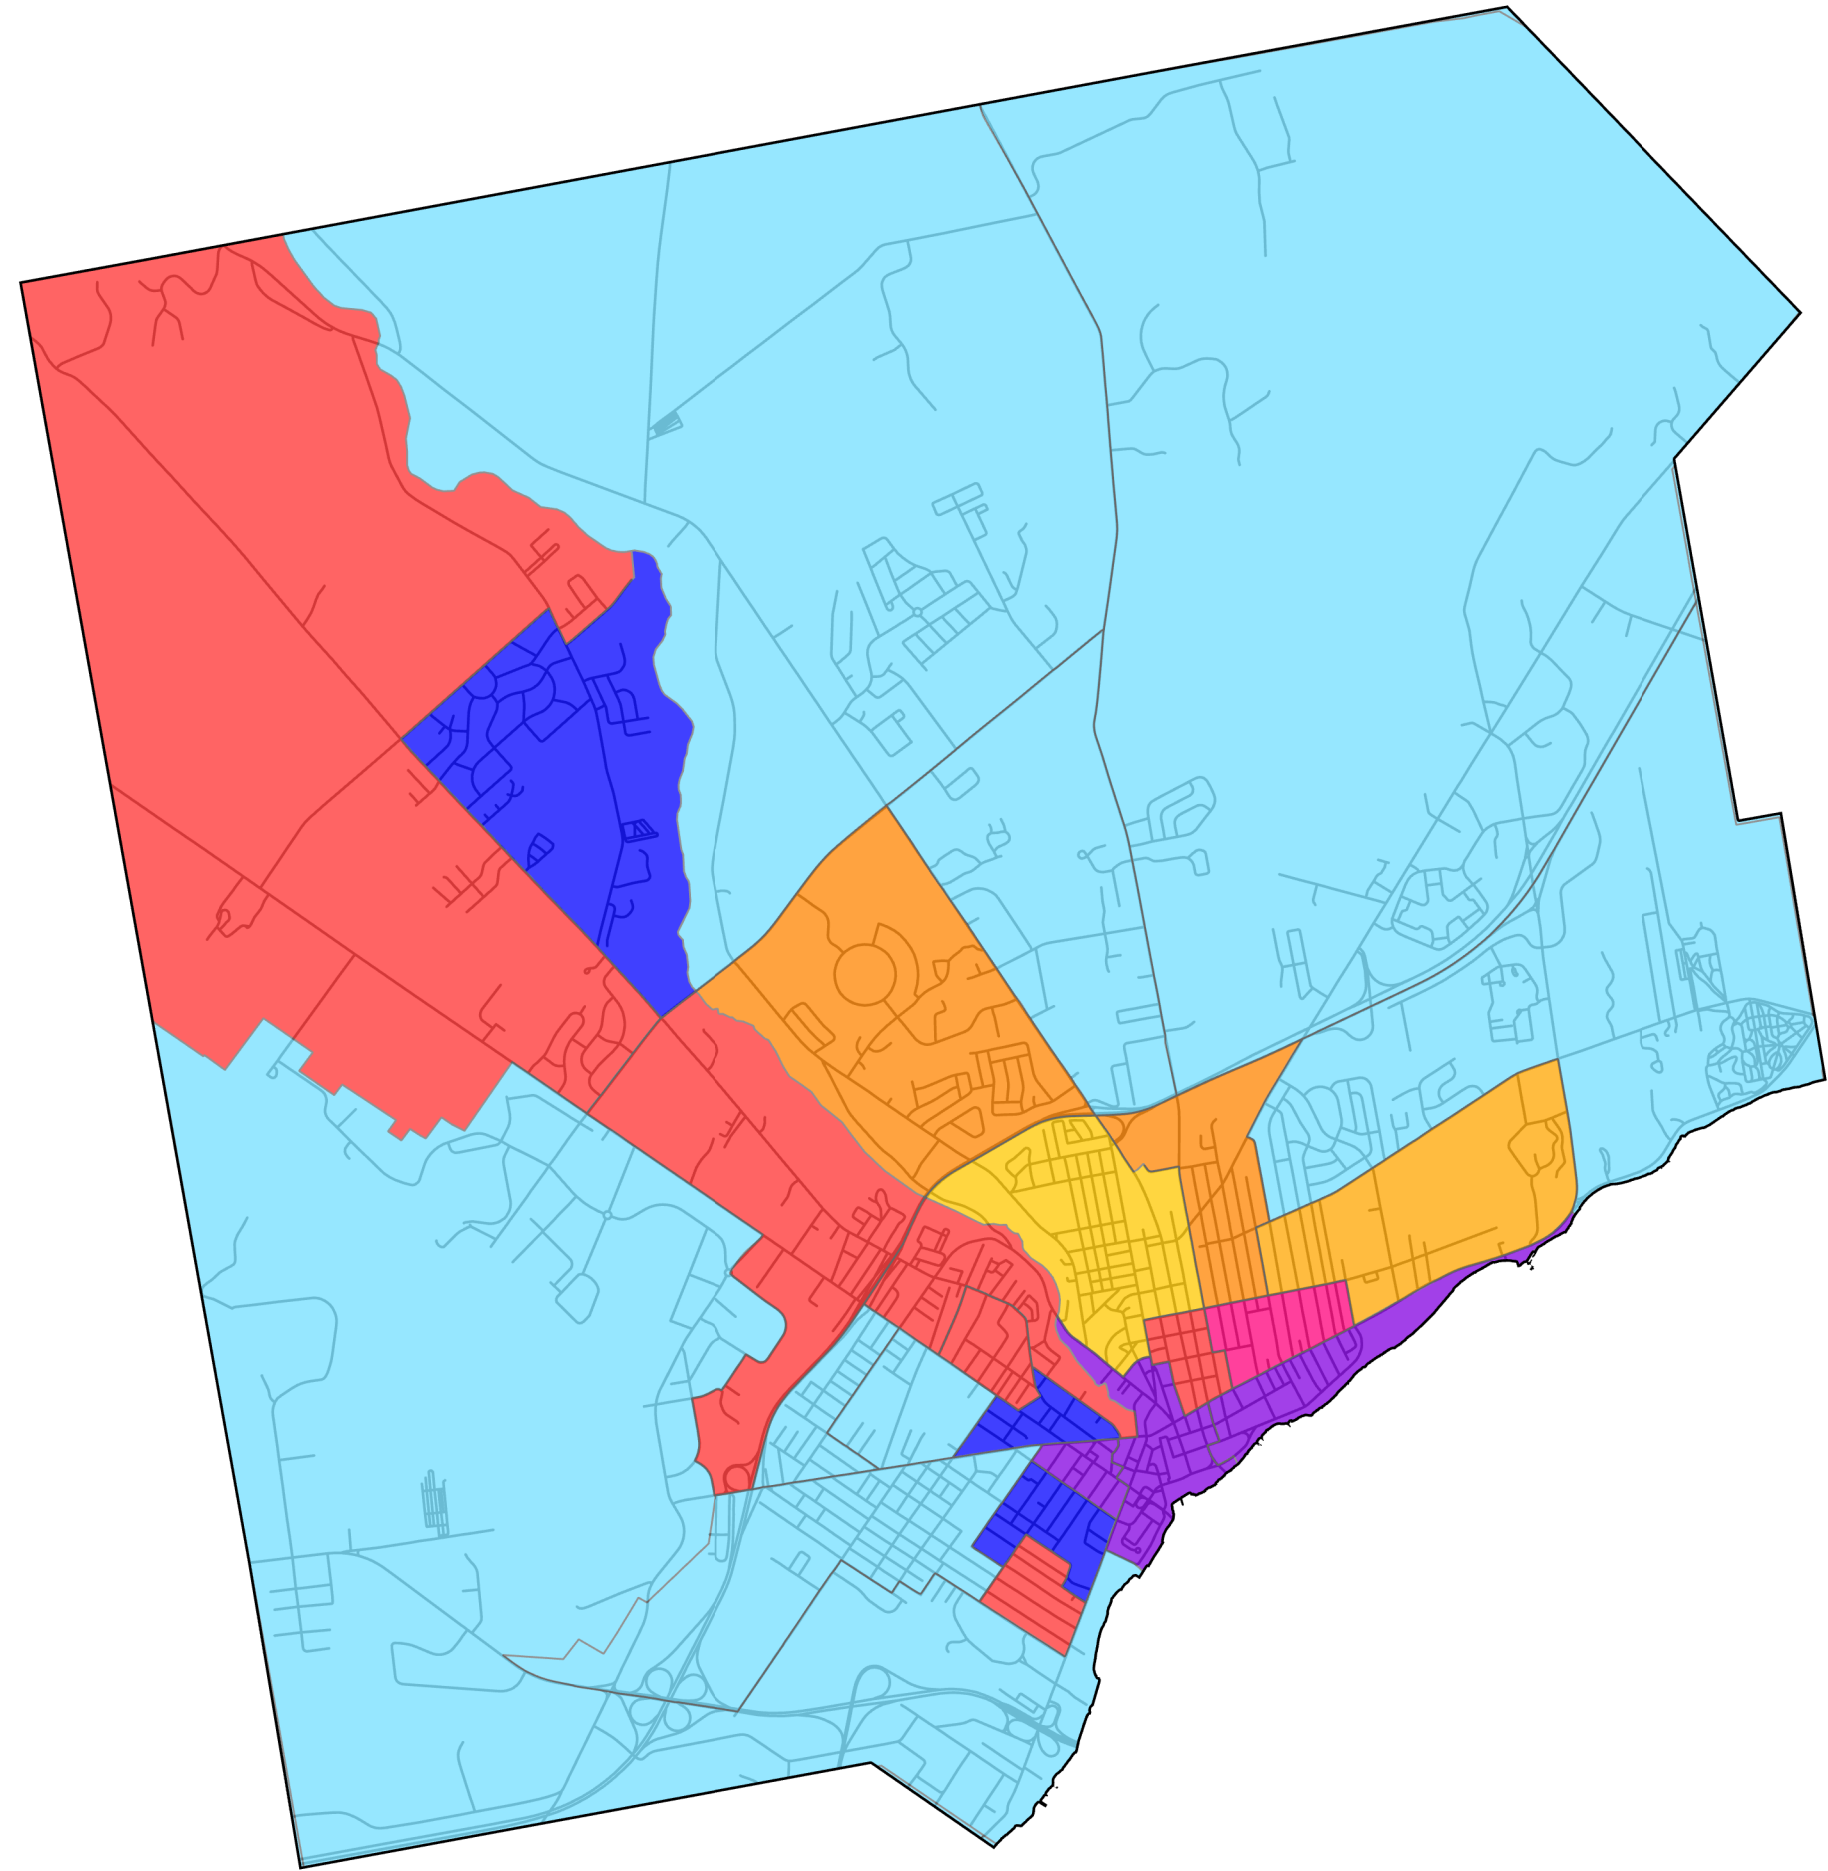

N

LMI Percentage by Census Block Group (2011-2015 ACS U.S. Census)

Legend

Percent LMI

Light Blue	Below 50% LMI
Yellow	52.99%
Orange	54.32%
Light Orange	62.86%
Red-Orange	63.25%
Red	65.95%
Dark Red	69.61%
Magenta	70.14%
Dark Magenta	71.43%
Dark Magenta	72.32%
Purple	76.42%
Dark Purple	79.86%
Dark Blue	84.15%