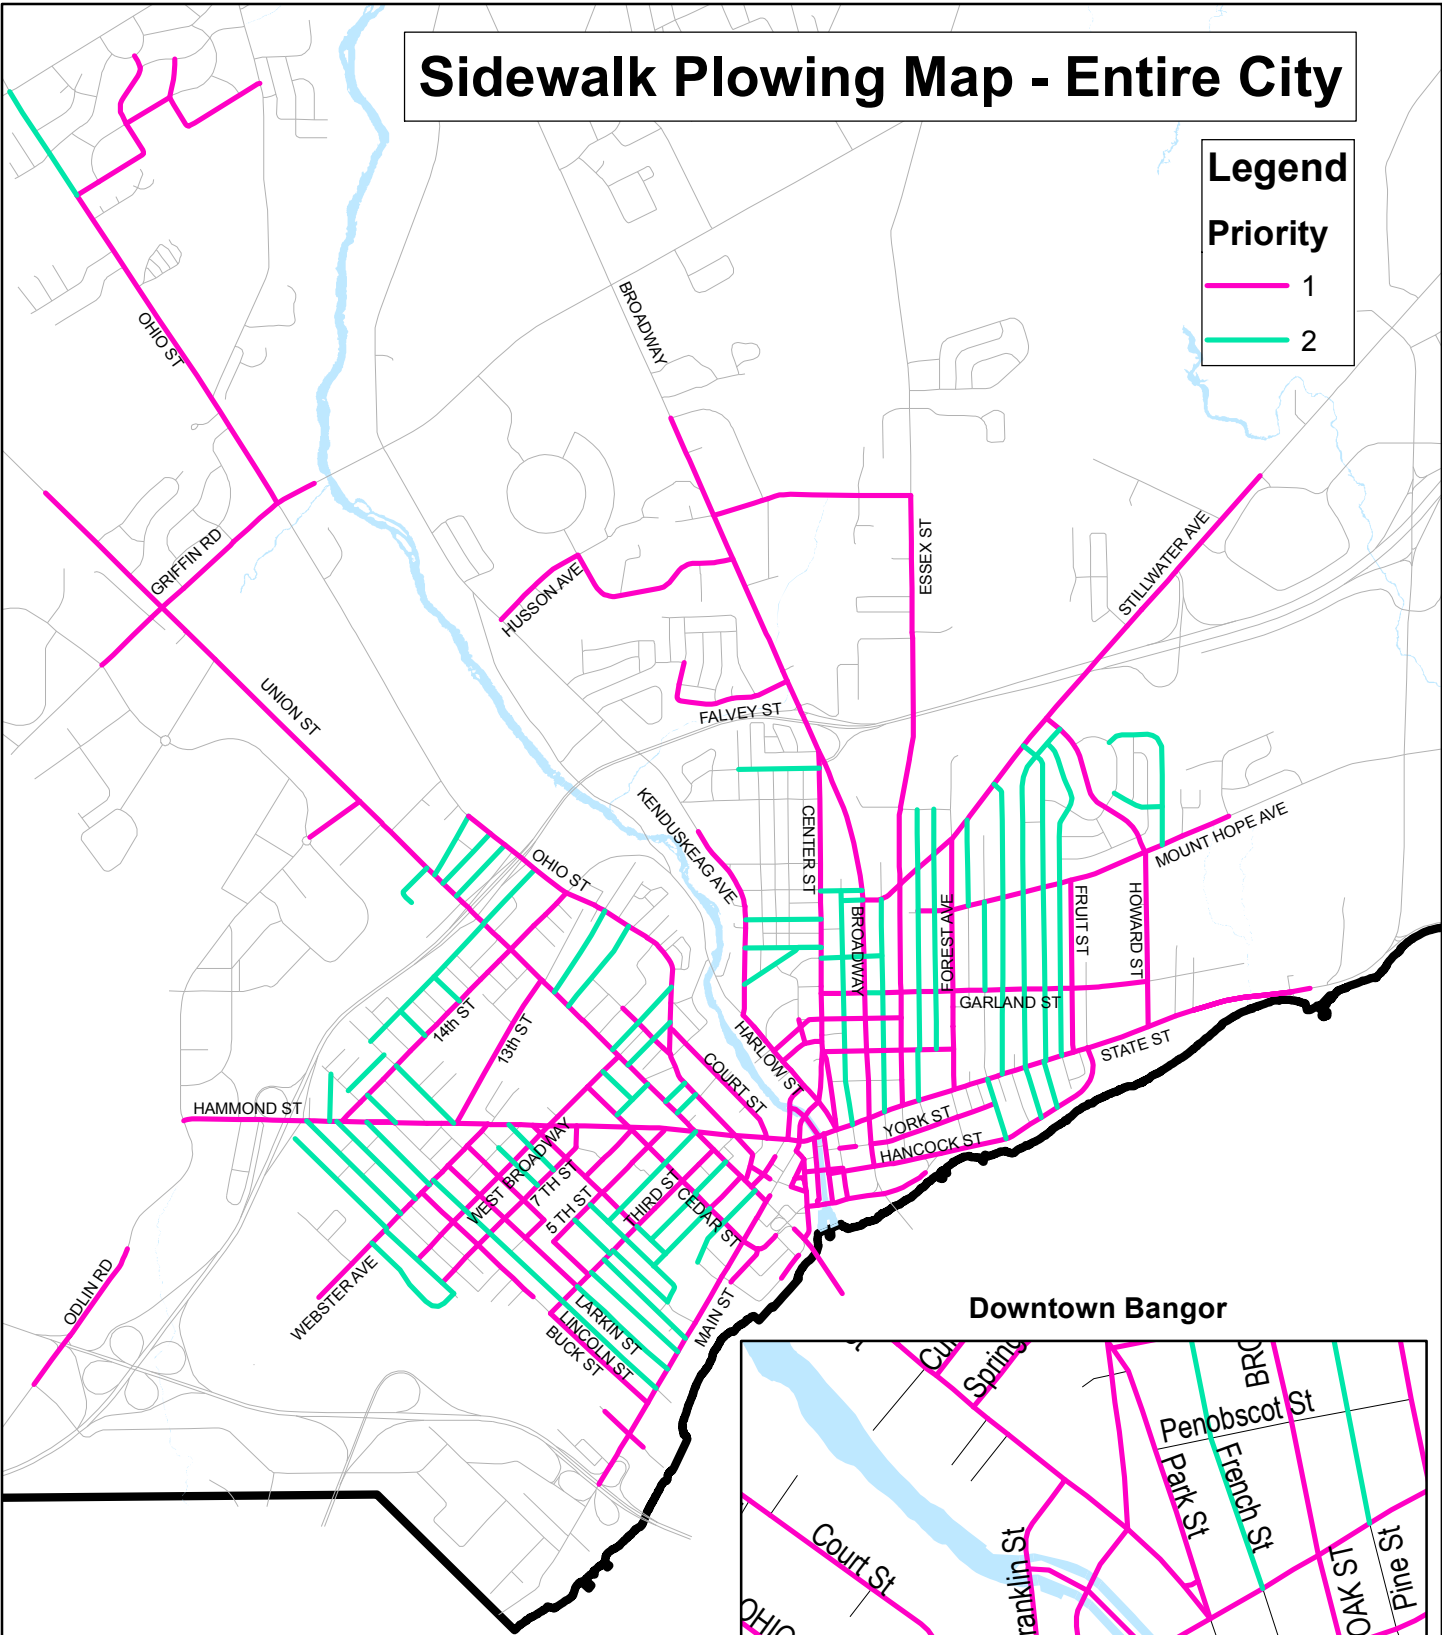

Sidewalk Plowing Map - Entire City

Legend

Priority

- 1
- 2

Downtown Bangor

All data shown in this map is for informational purposes only. The City of Bangor makes no guarantee of the spatial or attribute accuracy of the data contained herein.

Date: 12/17/14

By: Meghan Collins

CITY OF BANGOR
INCORPORATED: FEB. 12, 1842

Feet

0 800 1,600 3,200 4,800 6,400

1 in = 3,000 ft