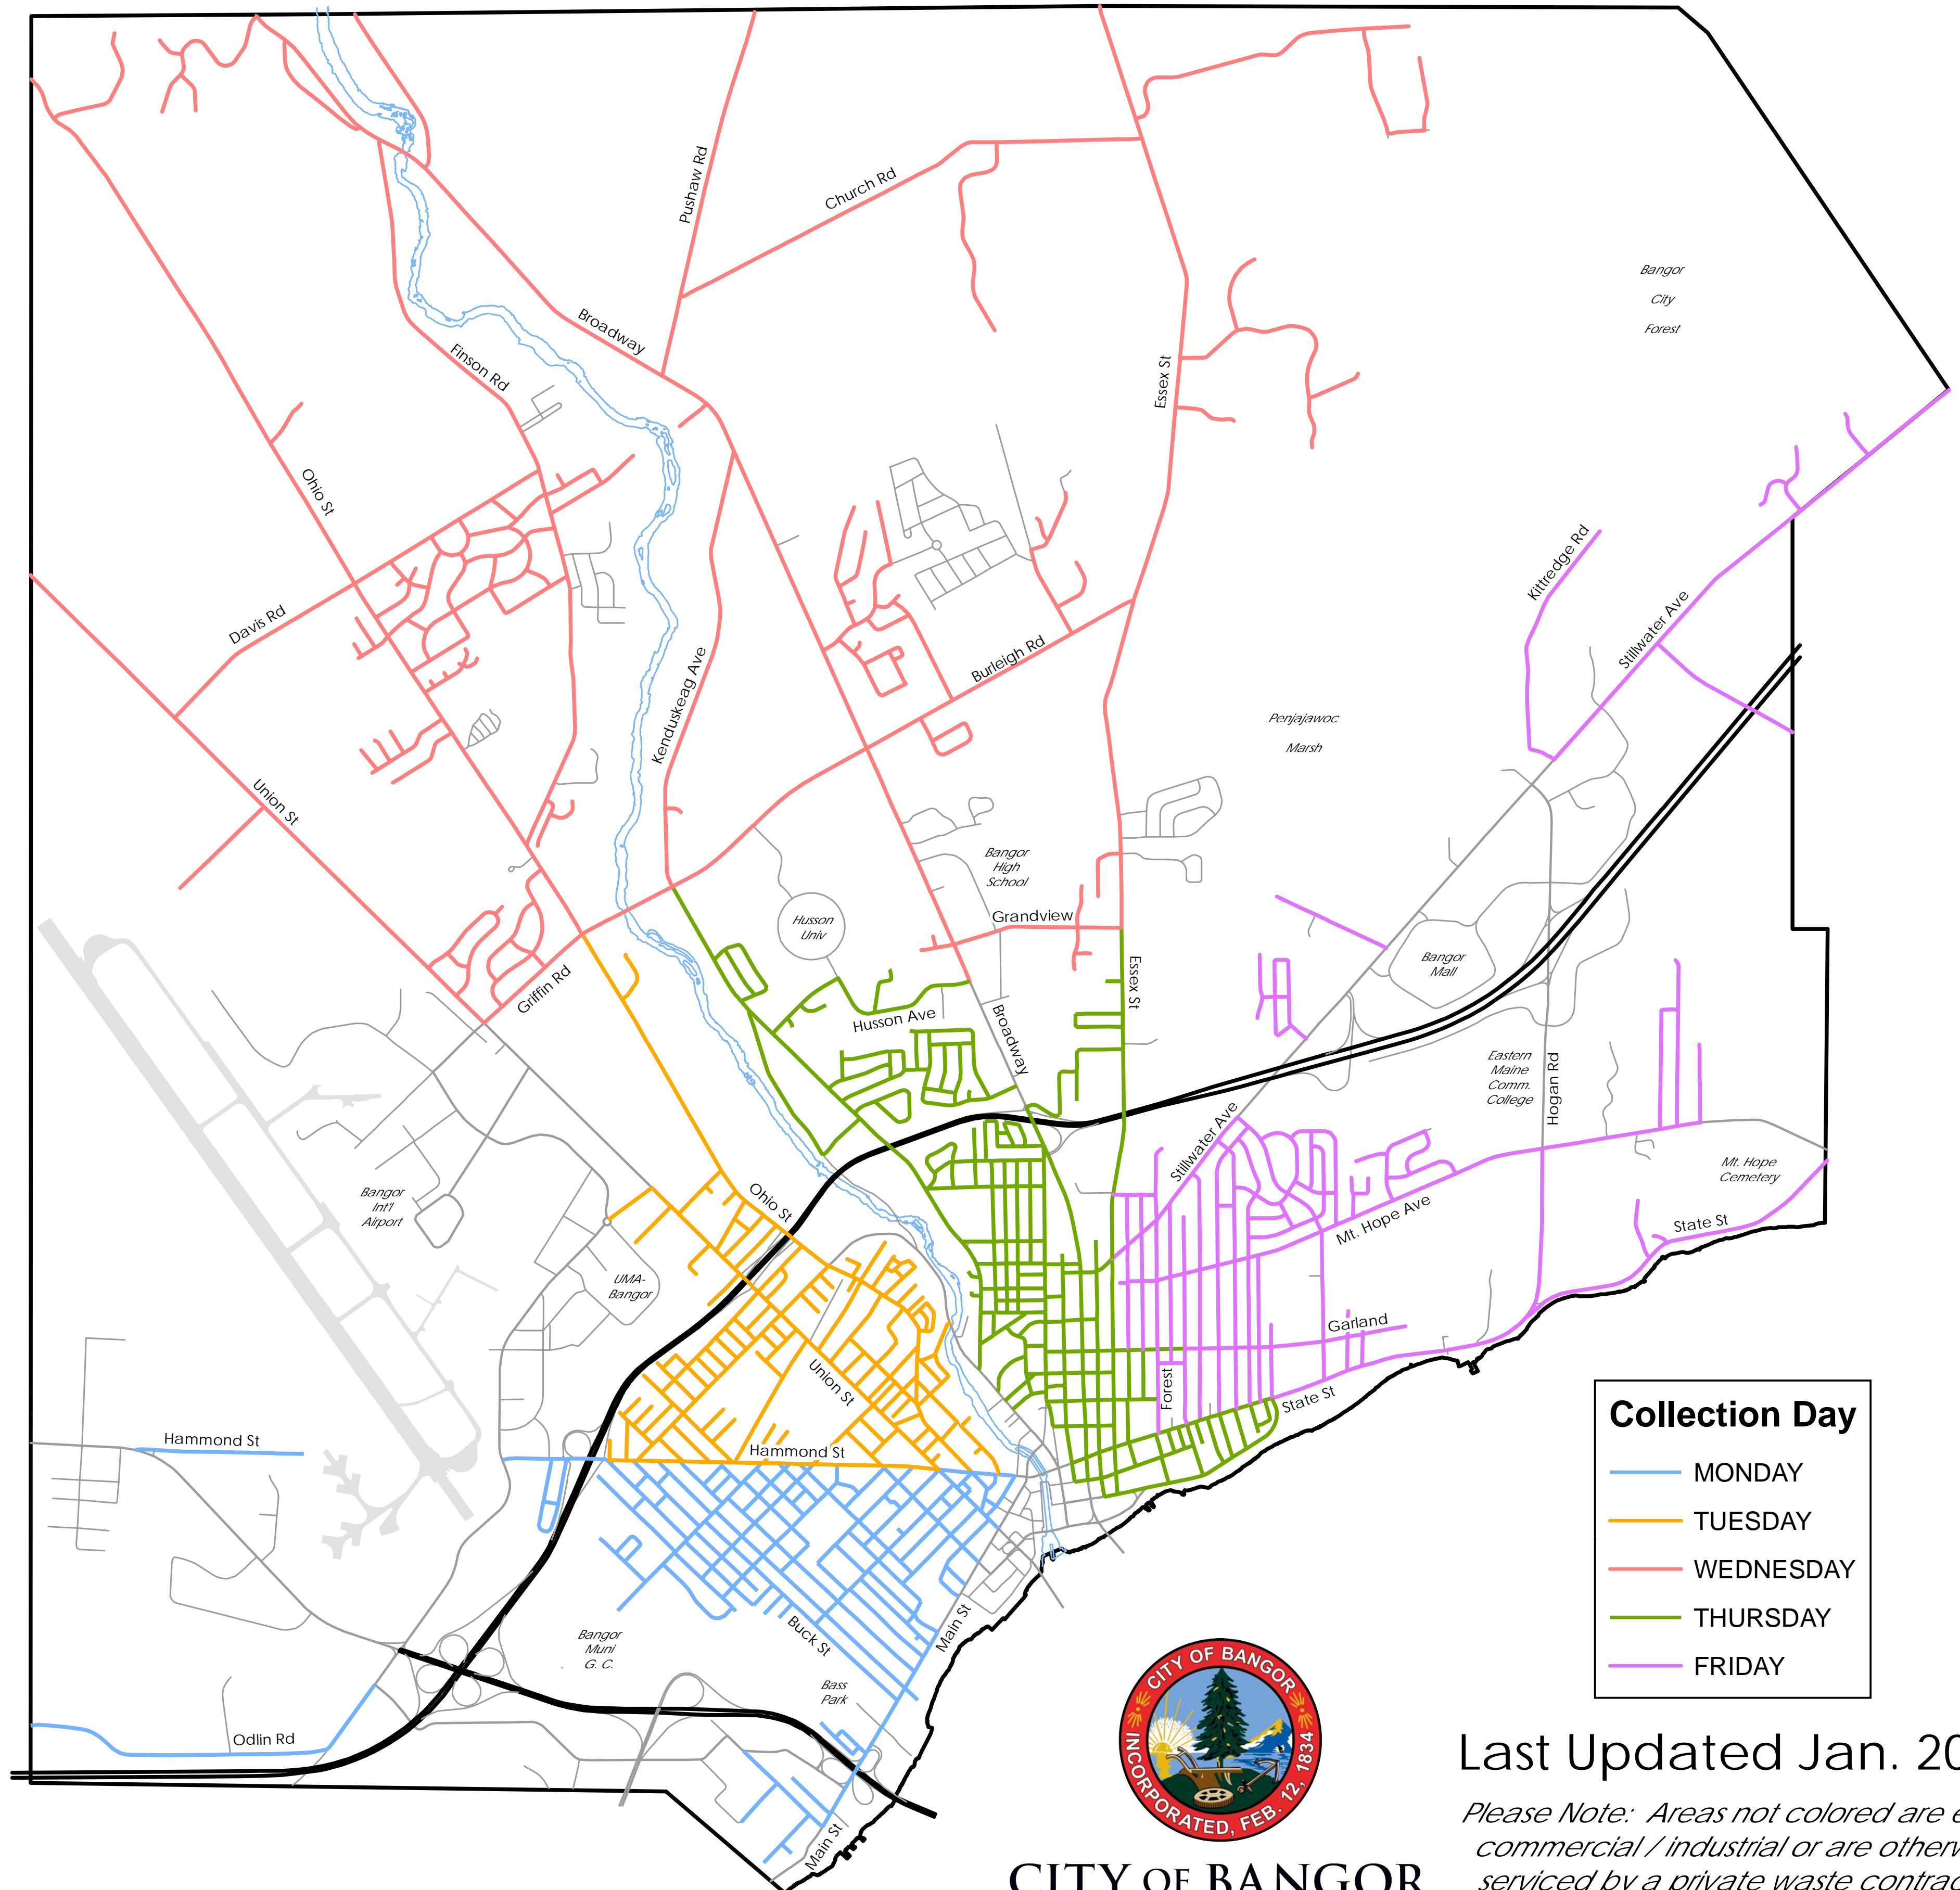

RESIDENTIAL CURBSIDE REFUSE AND RECYCLING COLLECTION SCHEDULE

Collection Day	
—	MONDAY
—	TUESDAY
—	WEDNESDAY
—	THURSDAY
—	FRIDAY

CITY OF BANGOR

Last Updated Jan. 2012

Please Note: Areas not colored are either commercial / industrial or are otherwise serviced by a private waste contractor